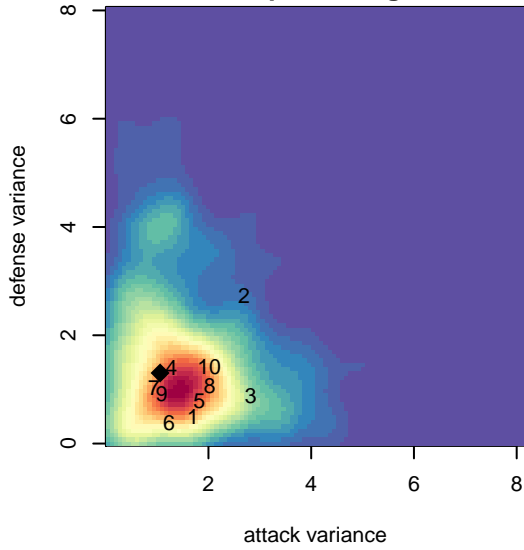

MRFC White G04

Mount Rainier FC
 Bonney Lake, WA
 G04 total strength=818
 attack=1.11 defense=1.02
 fall league = PSPL Copa 1 – West U14
 spr league = Spr PSPL – '04 Copa 1 – West U14
 notes= Seppi 2016

**attack and defense variance (black dot)
relative to other teams
and top 10 in region**

**attack and defense rating
relative to others at age
and all opponents in last 13 months**

Performance relative to 13 month average