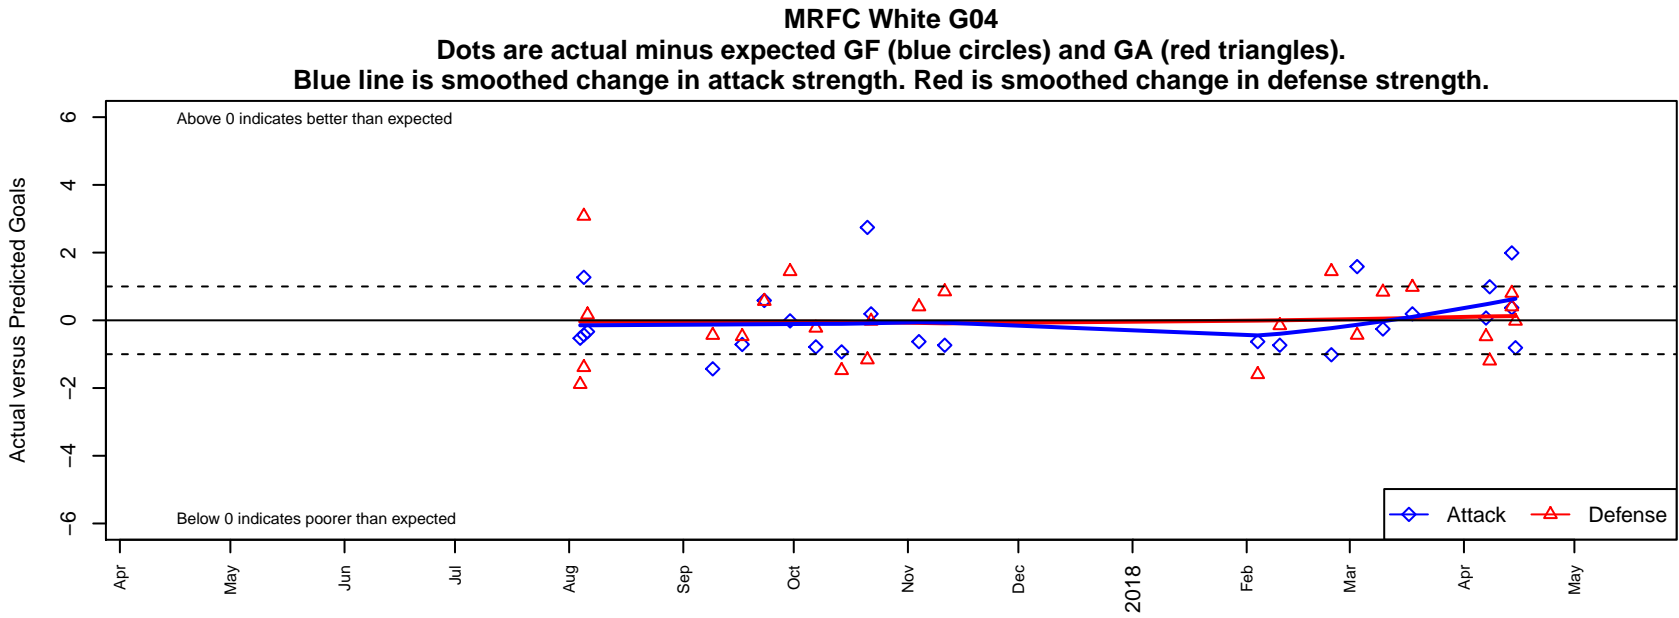

MRFC White G04

Mount Rainier FC
 Bonney Lake, WA
 G04 total strength=818
 attack=1.11 defense=1.02
 fall league = PSPL Copa 1 – West U14
 spr league = Spr PSPL – '04 Copa 1 – West U14
 notes= Seppi 2016

**attack and defense variance (black dot)
relative to other teams
and top 10 in region**

**attack and defense rating
relative to others at age
and all opponents in last 13 months**

Performance relative to 13 month average