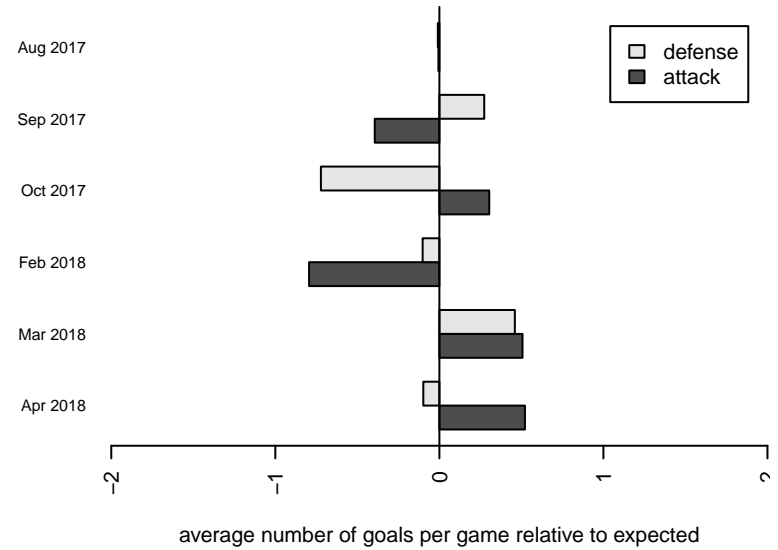

Performance relative to 13 month average