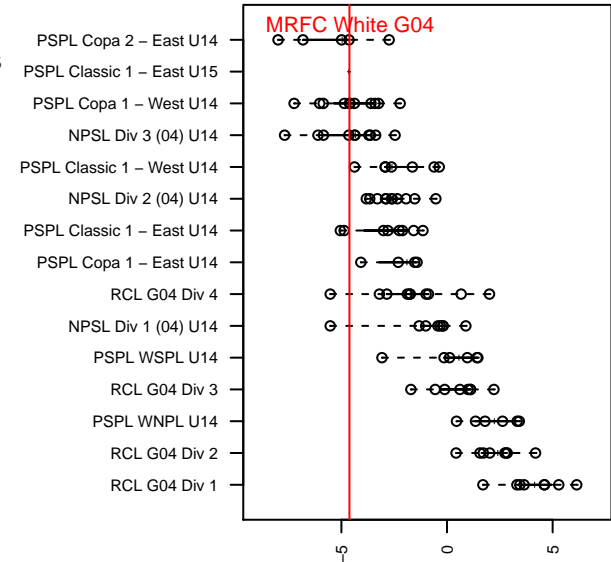

MRFC White G04

Mount Rainier FC
 Bonney Lake, WA
 G04 total strength=818
 attack=1.11 defense=1.02
 fall league = PSPL Copa 1 – West U14
 spr league = Spr PSPL – '04 Copa 1 – West U14
 notes= Seppi 2016

alt names used:
 MRFC G04/05
 MRFC G04/05 McGonegle/Pearson
 MRFC G04/05 McGonegle/Pearson
 MRFC G04/05 MCGONEGLE/PEARSON (WA)

Venues played:
 2017 Mt Hood Challenge U14 Silver
 2017 PSPL Copa 1 – West U14
 2017 Spr PSPL – '04 Copa 1 – West U14
 2017 WA Cup U14 Bronze U14

**attack and defense variance (black dot)
relative to other teams
and top 10 in region**

**attack and defense rating
relative to others at age
and all opponents in last 13 months**

Performance relative to 13 month average