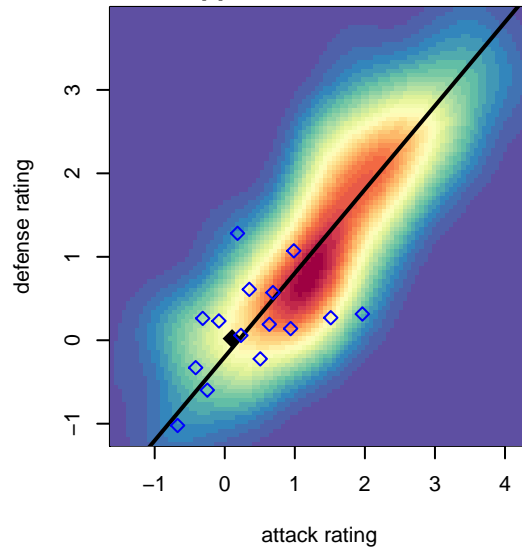

**attack and defense variance (black dot)
relative to other teams
and top 10 in region**

**attack and defense rating
relative to others at age
and all opponents in last 13 months**

Performance relative to 13 month average